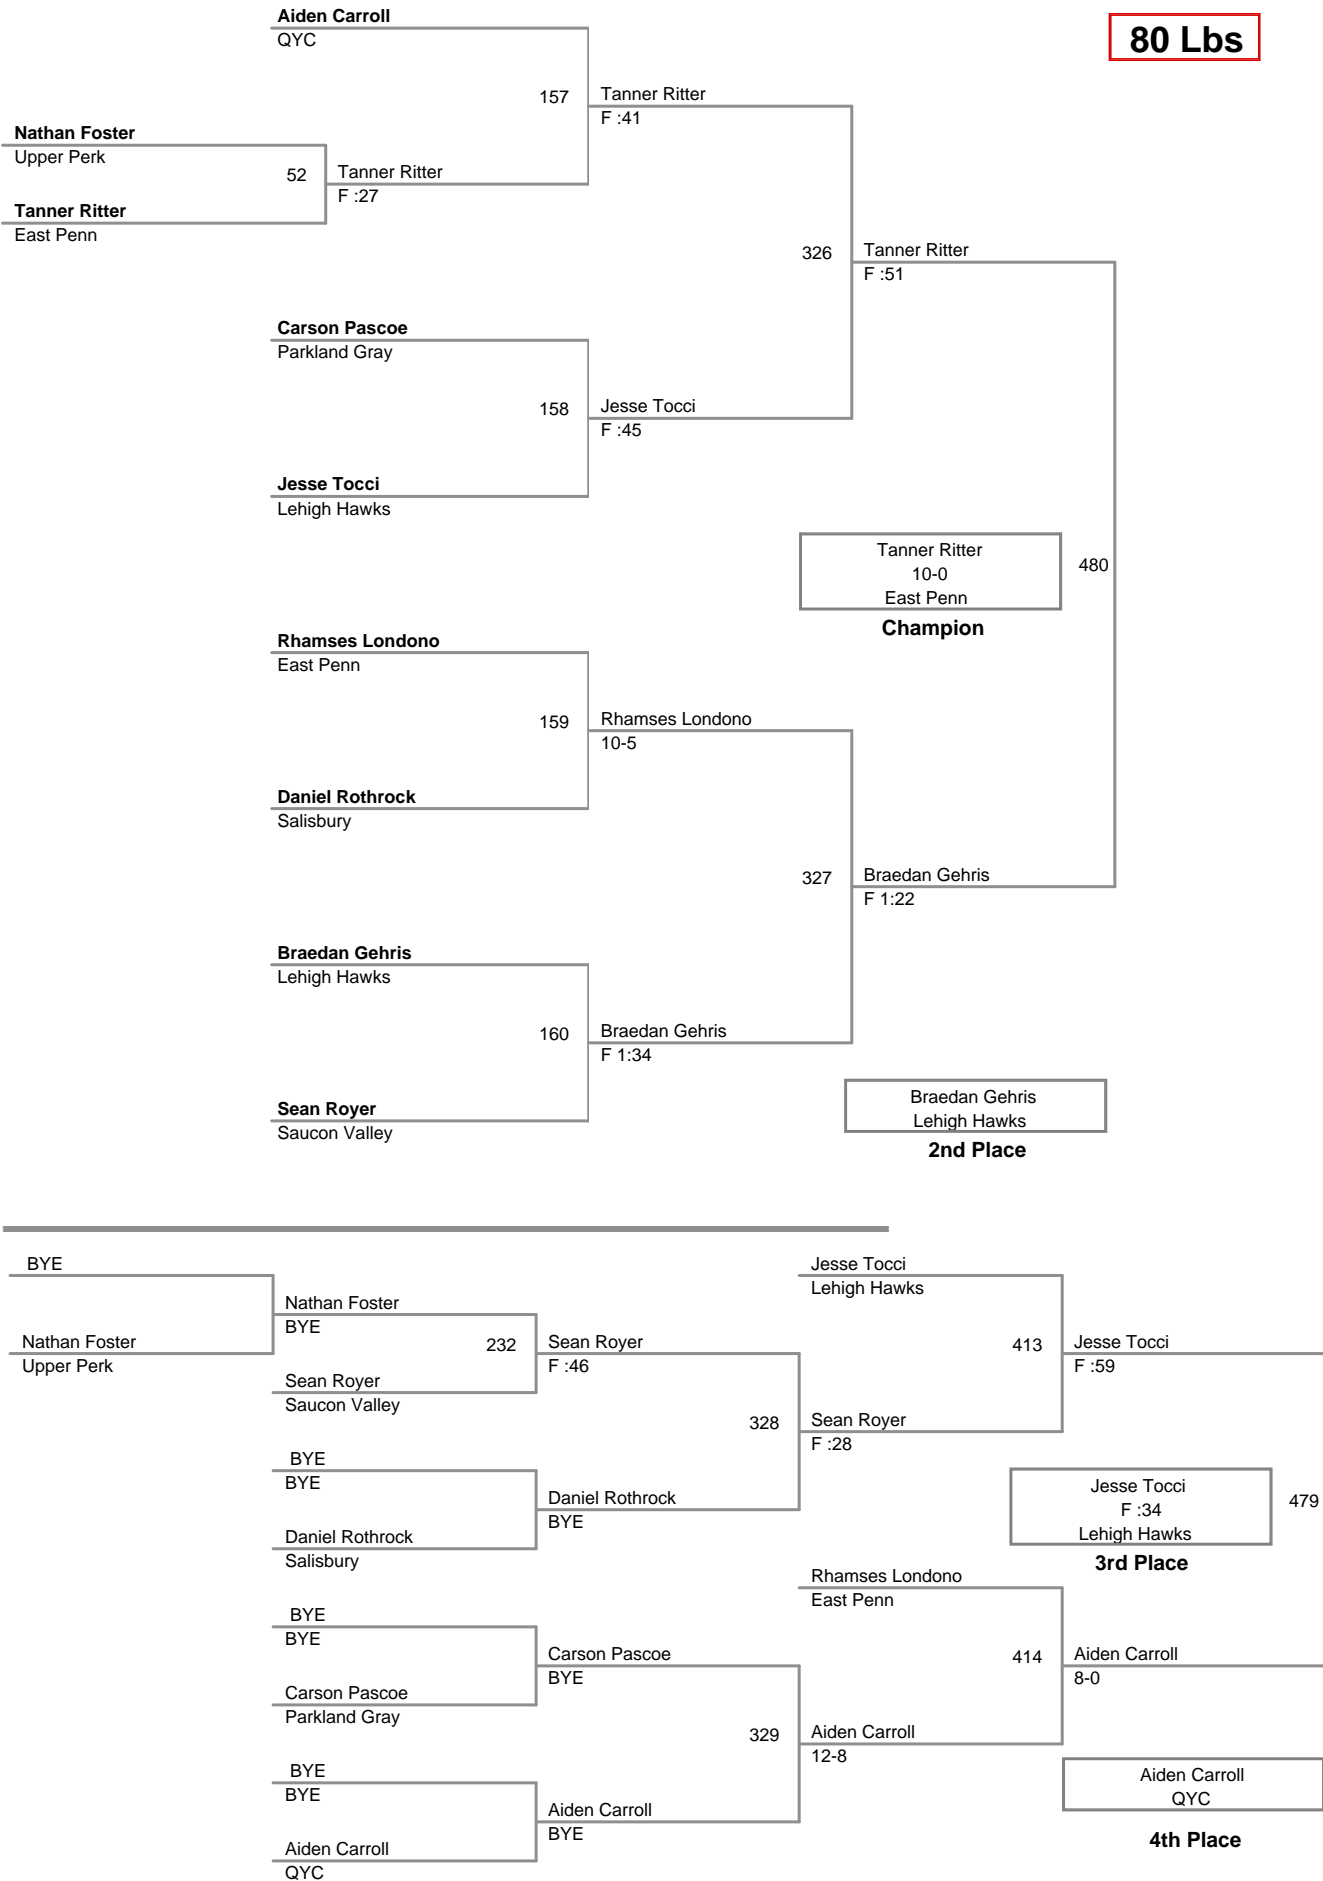

**Salisbury Turkey Slam
Midget**

70B Lbs

Salisbury Turkey Slam
Midget

70 Lbs

Salisbury Turkey Slam
Midget

75 Lbs

Salisbury Turkey Slam
Midget

80 Lbs