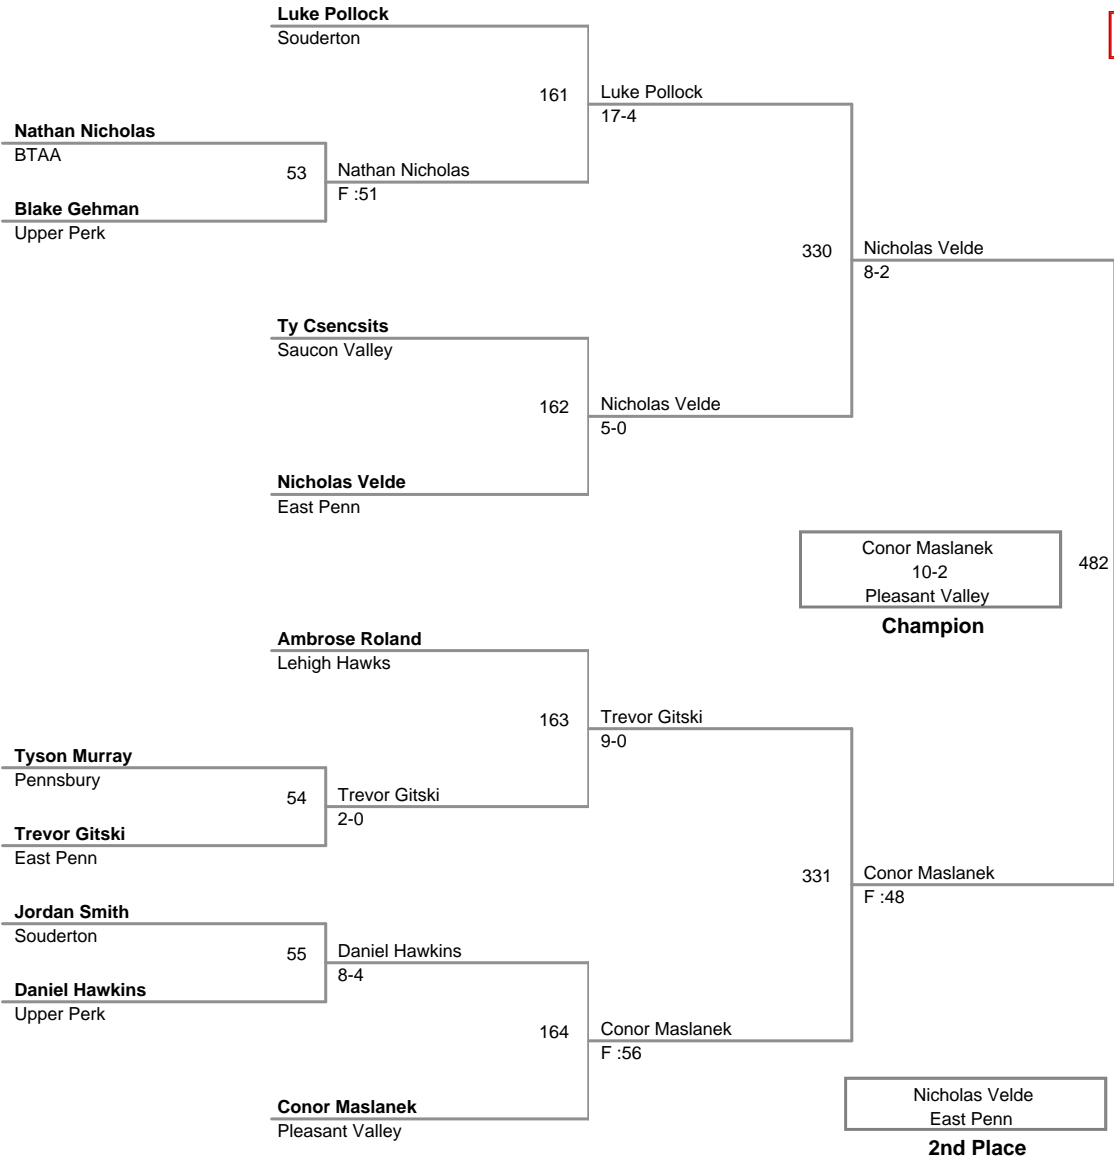

Salisbury Turkey Slam
Midget

85 Lbs