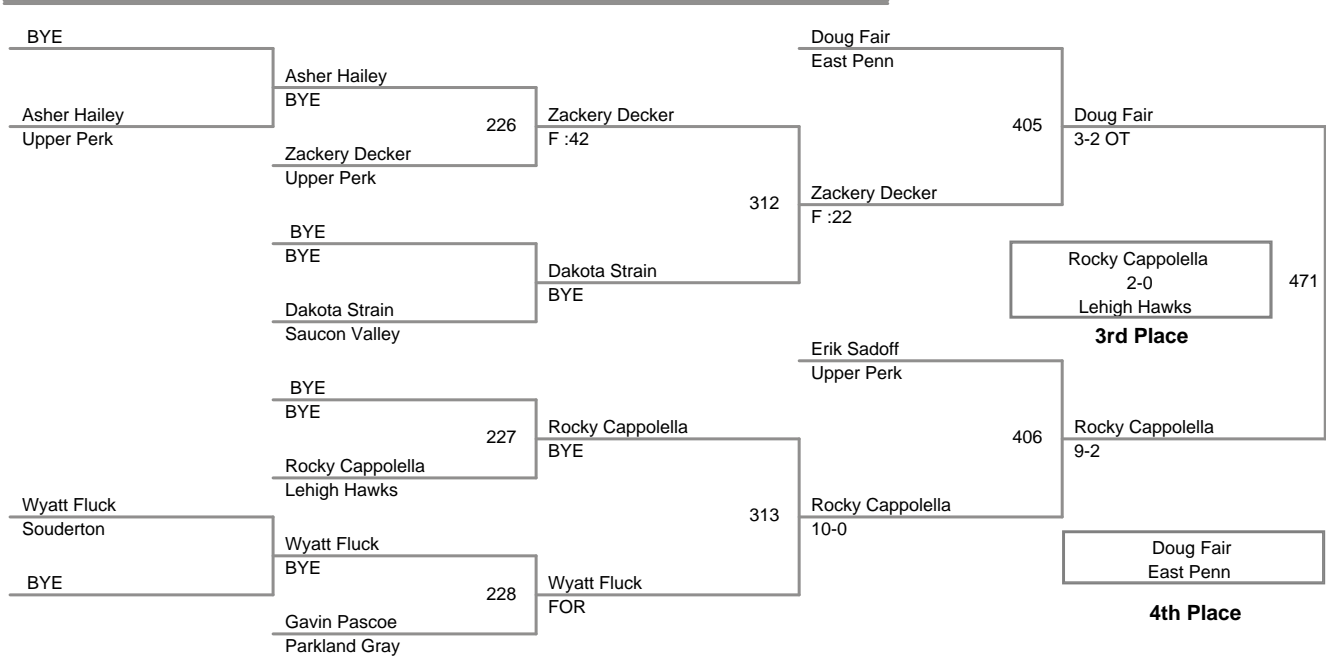

**Salisbury Turkey Slam
Midget**

60B Lbs

**Salisbury Turkey Slam
Midget**

60 Lbs

Salisbury Turkey Slam
Midget

65B Lbs

**Salisbury Turkey Slam
Midget**

65 Lbs

**Salisbury Turkey Slam
Midget**

70B Lbs

Salisbury Turkey Slam
Midget

70 Lbs

Salisbury Turkey Slam
Midget

75 Lbs

Salisbury Turkey Slam
Midget

80 Lbs

Salisbury Turkey Slam
Midget

85 Lbs

**Salisbury Turkey Slam
Midget**

95 Lbs

Salisbury Turkey Slam
Midget

125 Lbs