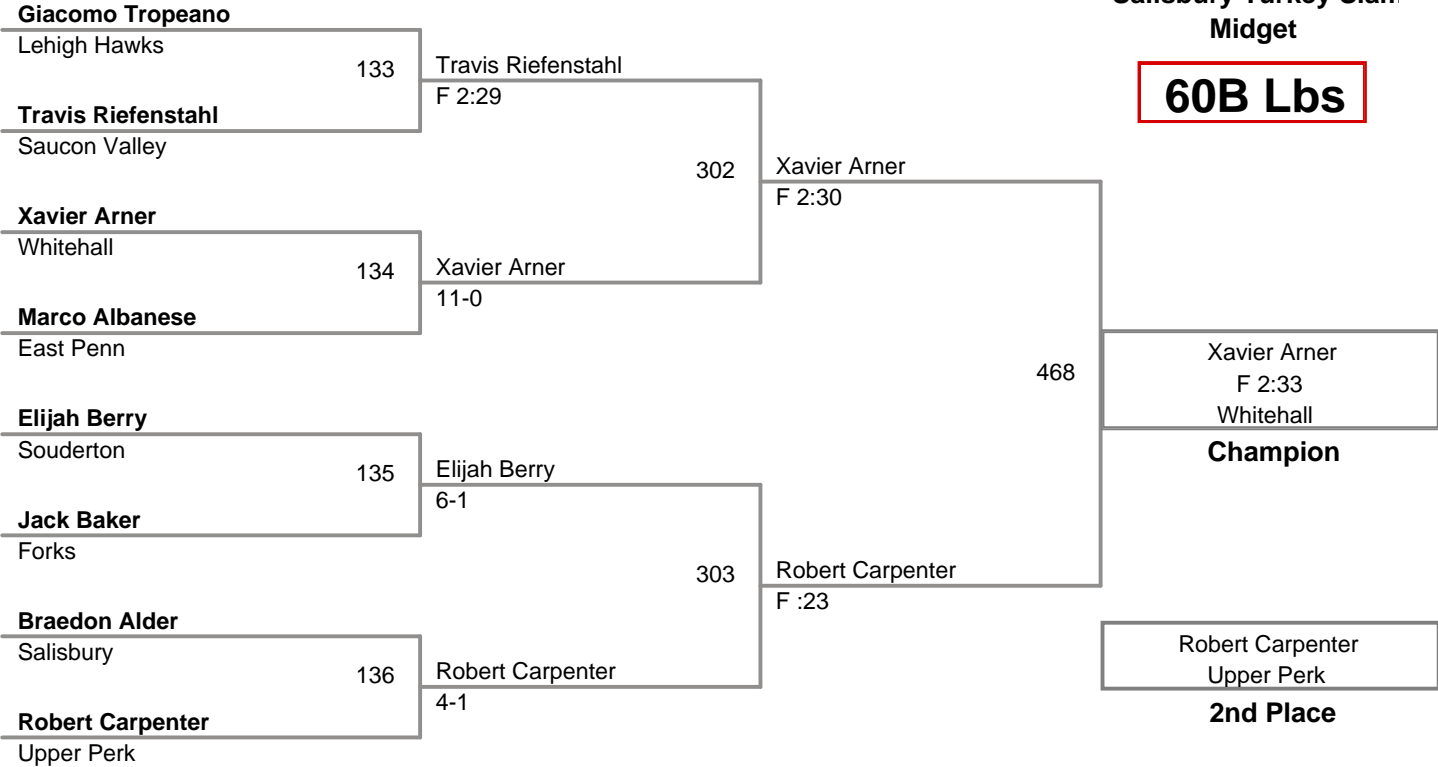

**Salisbury Turkey Slam
Midget**

60B Lbs

**Salisbury Turkey Slam
Midget**

60 Lbs

Salisbury Turkey Slam
Midget

65B Lbs

**Salisbury Turkey Slam
Midget**

65 Lbs

**Salisbury Turkey Slam
Midget**

70B Lbs

Salisbury Turkey Slam
Midget

70 Lbs

Salisbury Turkey Slam
Midget

75 Lbs

Salisbury Turkey Slam
Midget

80 Lbs

Salisbury Turkey Slam
Midget

85 Lbs

**Salisbury Turkey Slam
Midget**

95 Lbs

Salisbury Turkey Slam
Midget

125 Lbs