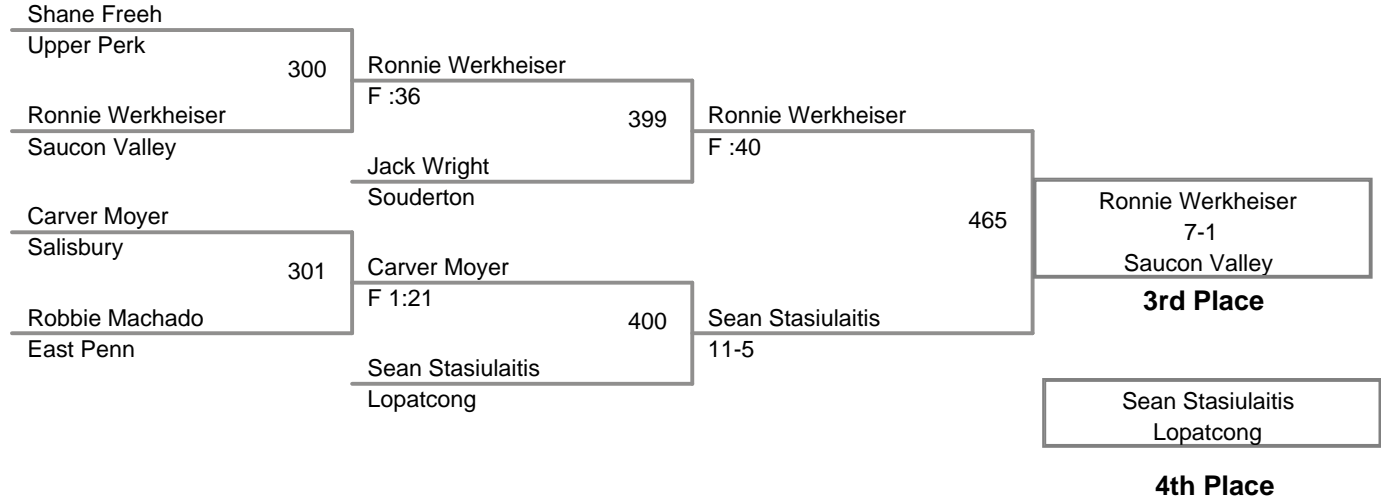

**Salisbury Turkey Slam
Midget**

60B Lbs

**Salisbury Turkey Slam
Midget**

60 Lbs

Salisbury Turkey Slam
Midget

65B Lbs

**Salisbury Turkey Slam
Midget**

65 Lbs

**Salisbury Turkey Slam
Midget**

70B Lbs

Salisbury Turkey Slam
Midget

70 Lbs

Salisbury Turkey Slam
Midget

75 Lbs

Salisbury Turkey Slam
Midget

80 Lbs

Salisbury Turkey Slam
Midget

85 Lbs

**Salisbury Turkey Slam
Midget**

95 Lbs

Salisbury Turkey Slam
Midget

125 Lbs