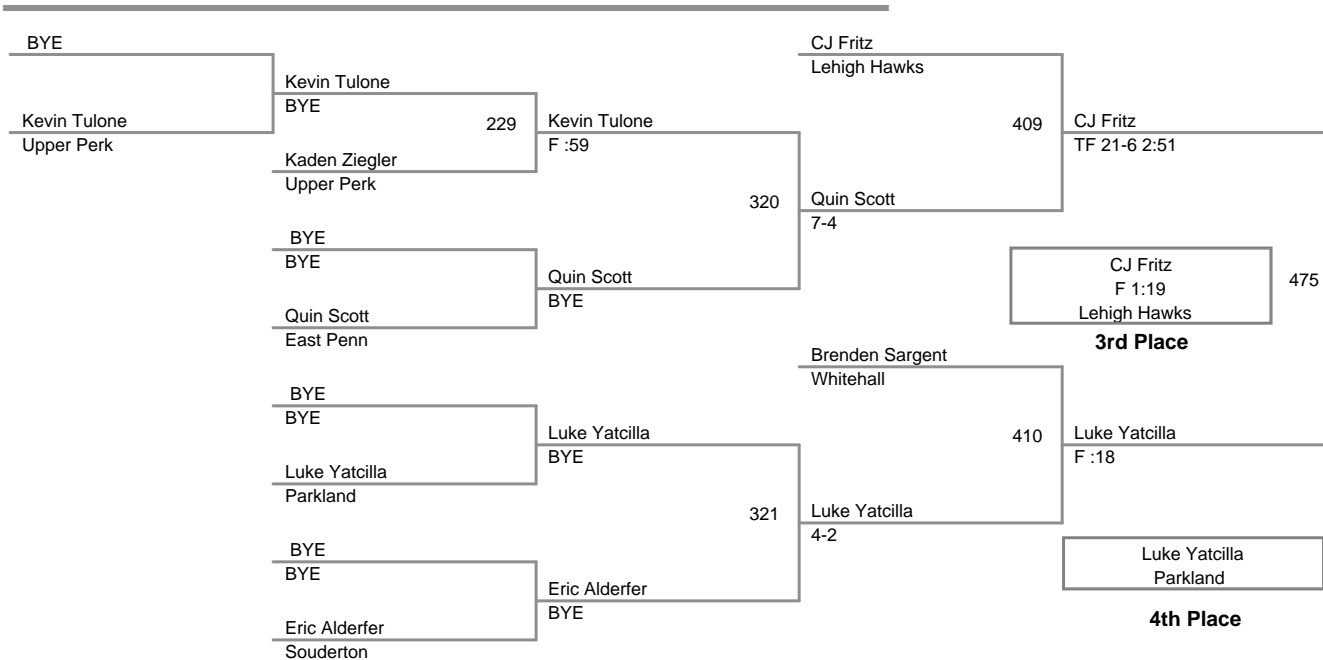

**Salisbury Turkey Slam
Midget**

60B Lbs

**Salisbury Turkey Slam
Midget**

60 Lbs

Salisbury Turkey Slam
Midget

65B Lbs

**Salisbury Turkey Slam
Midget**

65 Lbs

**Salisbury Turkey Slam
Midget**

70B Lbs

Salisbury Turkey Slam
Midget

70 Lbs

Salisbury Turkey Slam
Midget

75 Lbs

Salisbury Turkey Slam
Midget

80 Lbs