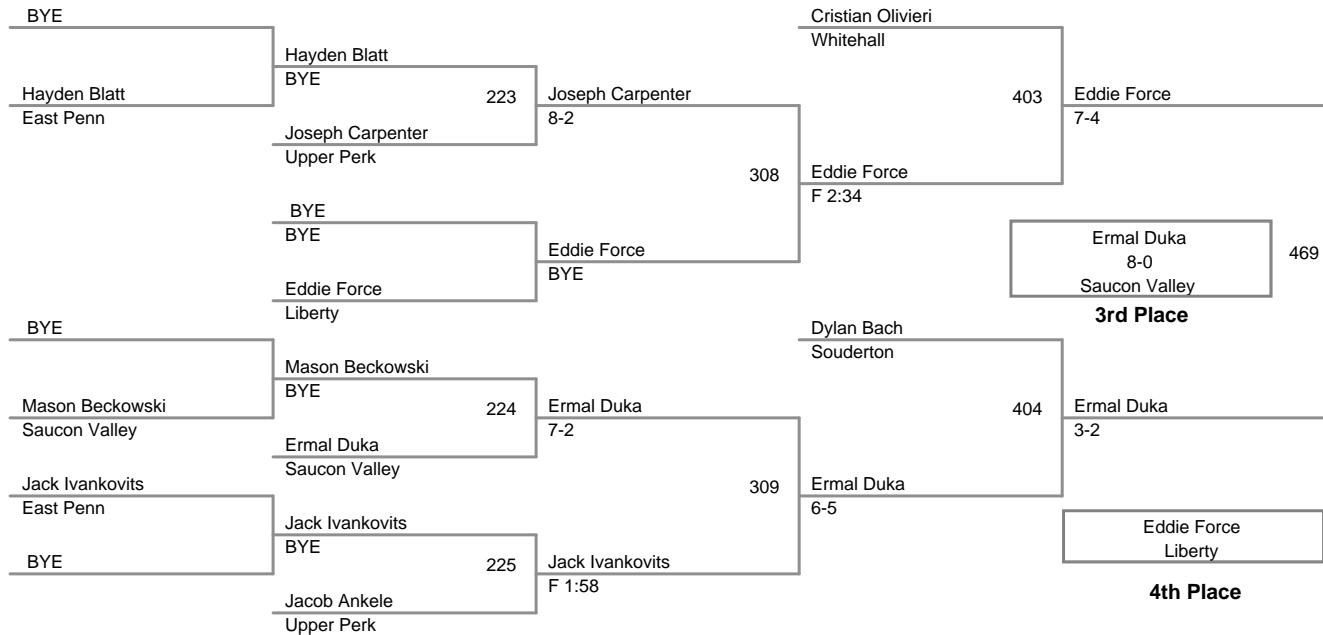

**Salisbury Turkey Slam
Midget**

60B Lbs

**Salisbury Turkey Slam
Midget**

60 Lbs

Salisbury Turkey Slam
Midget

65B Lbs

**Salisbury Turkey Slam
Midget**

65 Lbs

**Salisbury Turkey Slam
Midget**

70B Lbs

Salisbury Turkey Slam
Midget

70 Lbs

Salisbury Turkey Slam
Midget

75 Lbs

Salisbury Turkey Slam
Midget

80 Lbs

Salisbury Turkey Slam
Midget

85 Lbs

**Salisbury Turkey Slam
Midget**

95 Lbs

Salisbury Turkey Slam
Midget

125 Lbs