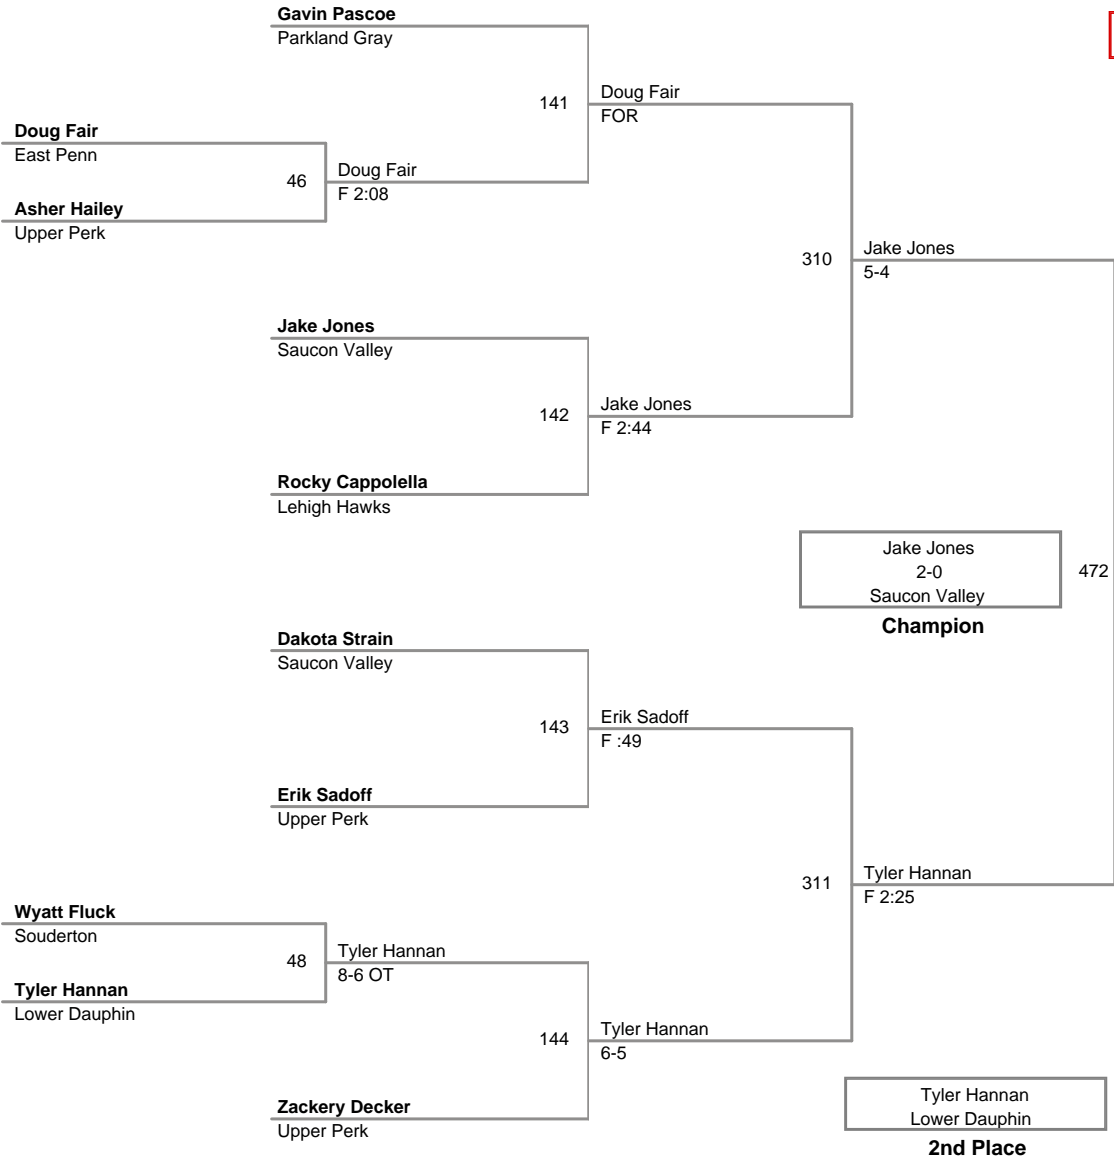

**Salisbury Turkey Slam
Midget**

60B Lbs

**Salisbury Turkey Slam
Midget**

60 Lbs

Salisbury Turkey Slam
Midget

65B Lbs

**Salisbury Turkey Slam
Midget**

65 Lbs

**Salisbury Turkey Slam
Midget**

70B Lbs

Salisbury Turkey Slam
Midget

70 Lbs

Salisbury Turkey Slam
Midget

75 Lbs

Salisbury Turkey Slam
Midget

80 Lbs

Salisbury Turkey Slam
Midget

85 Lbs

**Salisbury Turkey Slam
Midget**

95 Lbs

Salisbury Turkey Slam
Midget

125 Lbs