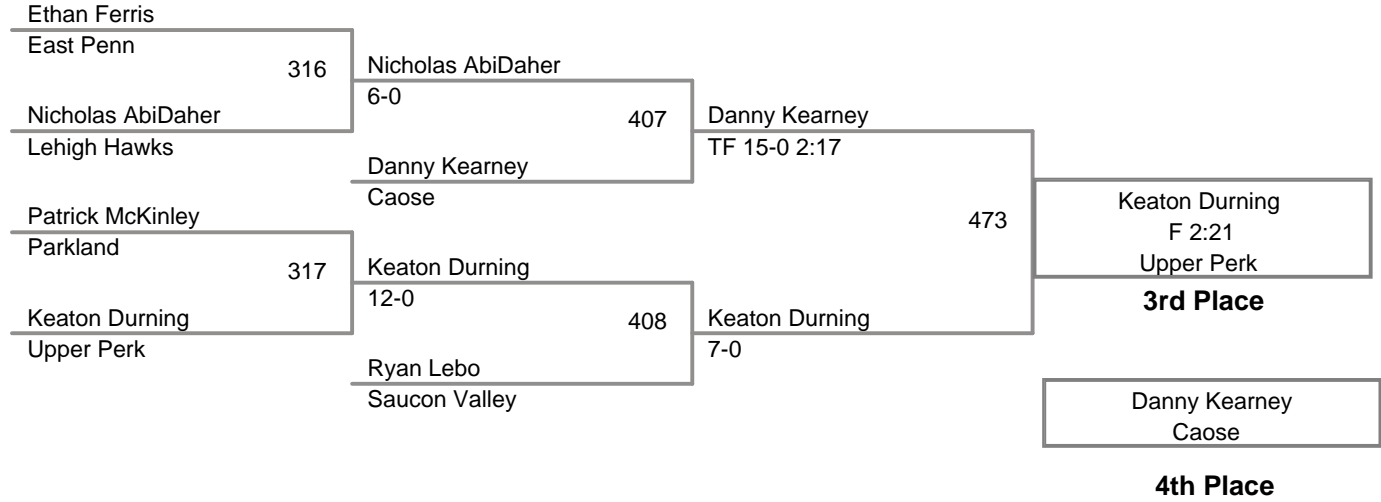

**Salisbury Turkey Slam
Midget**

60B Lbs

**Salisbury Turkey Slam
Midget**

60 Lbs

Salisbury Turkey Slam
Midget

65B Lbs

**Salisbury Turkey Slam
Midget**

65 Lbs

**Salisbury Turkey Slam
Midget**

70B Lbs

Salisbury Turkey Slam
Midget

70 Lbs

Salisbury Turkey Slam
Midget

75 Lbs

Salisbury Turkey Slam
Midget

80 Lbs

Salisbury Turkey Slam
Midget

85 Lbs

**Salisbury Turkey Slam
Midget**

95 Lbs

Salisbury Turkey Slam
Midget

125 Lbs