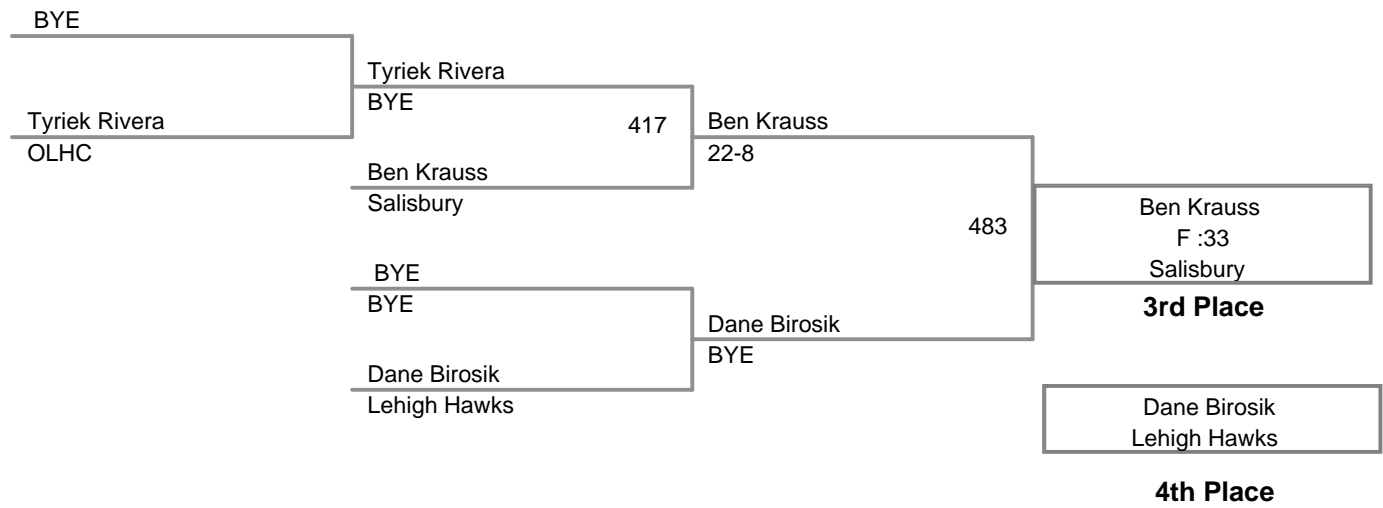

**Salisbury Turkey Slam
Midget**

60B Lbs

**Salisbury Turkey Slam
Midget**

60 Lbs

Salisbury Turkey Slam
Midget

65B Lbs

**Salisbury Turkey Slam
Midget**

65 Lbs

**Salisbury Turkey Slam
Midget**

70B Lbs

Salisbury Turkey Slam
Midget

70 Lbs

Salisbury Turkey Slam
Midget

75 Lbs

Salisbury Turkey Slam
Midget

80 Lbs

Salisbury Turkey Slam
Midget

85 Lbs

**Salisbury Turkey Slam
Midget**

95 Lbs

Salisbury Turkey Slam
Midget

125 Lbs