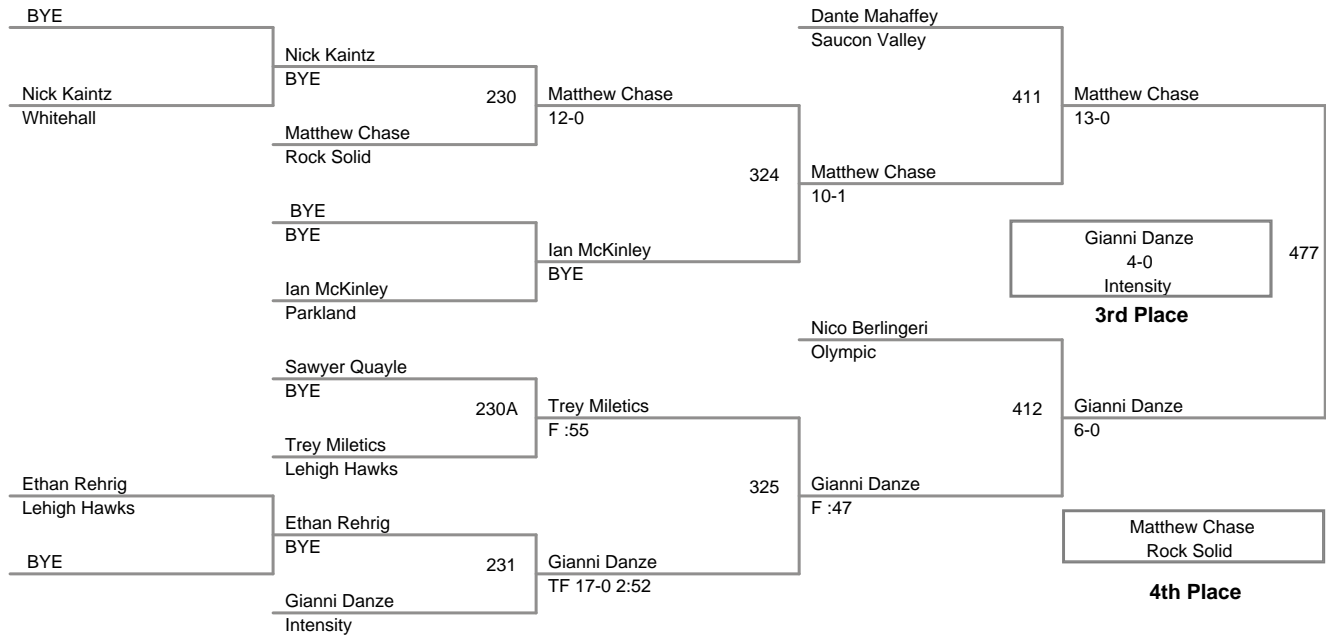

**Salisbury Turkey Slam
Midget**

60B Lbs

**Salisbury Turkey Slam
Midget**

60 Lbs

Salisbury Turkey Slam
Midget

65B Lbs

**Salisbury Turkey Slam
Midget**

65 Lbs

**Salisbury Turkey Slam
Midget**

70B Lbs

Salisbury Turkey Slam
Midget

70 Lbs

Salisbury Turkey Slam
Midget

75 Lbs

Salisbury Turkey Slam
Midget

80 Lbs

Salisbury Turkey Slam
Midget

85 Lbs

**Salisbury Turkey Slam
Midget**

95 Lbs

Salisbury Turkey Slam
Midget

125 Lbs