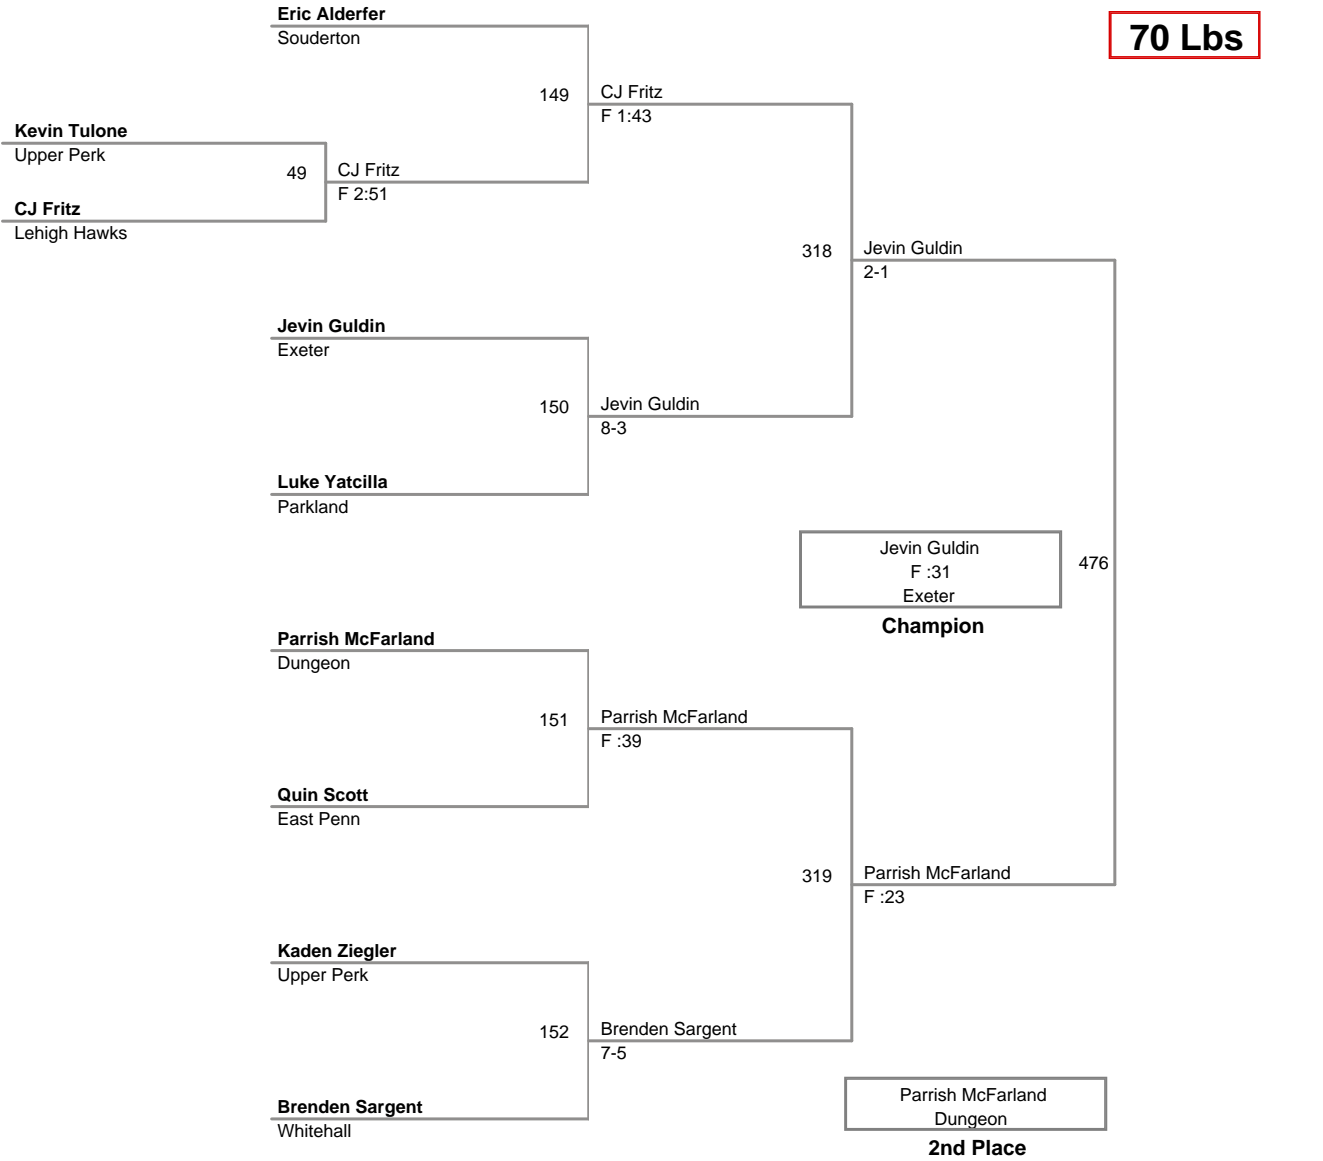

**Salisbury Turkey Slam
Midget**

60B Lbs

**Salisbury Turkey Slam
Midget**

60 Lbs

Salisbury Turkey Slam
Midget

65B Lbs

**Salisbury Turkey Slam
Midget**

65 Lbs

**Salisbury Turkey Slam
Midget**

70B Lbs

Salisbury Turkey Slam
Midget

70 Lbs

Salisbury Turkey Slam
Midget

75 Lbs

Salisbury Turkey Slam
Midget

80 Lbs

Salisbury Turkey Slam
Midget

85 Lbs

**Salisbury Turkey Slam
Midget**

95 Lbs

Salisbury Turkey Slam
Midget

125 Lbs