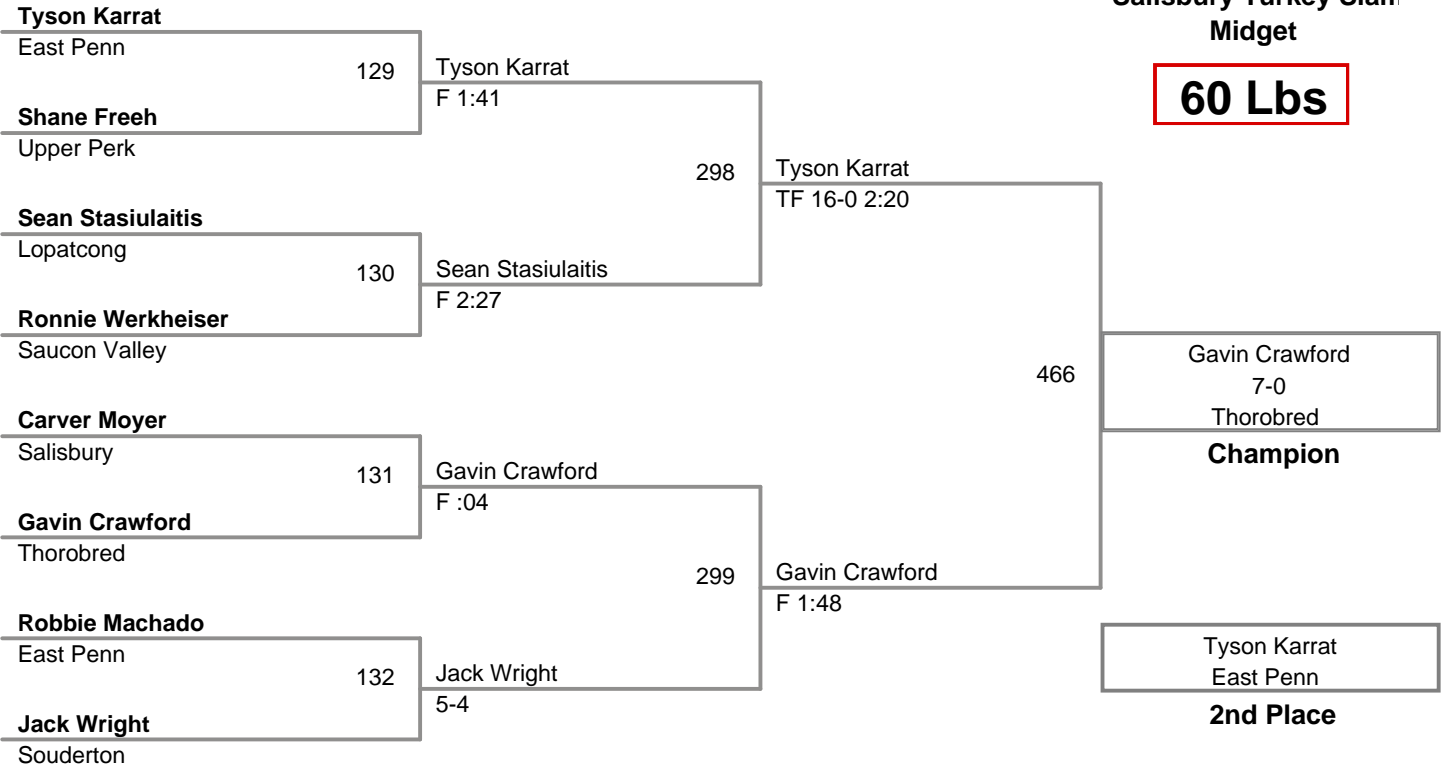

**Salisbury Turkey Slam
Midget**

60B Lbs

**Salisbury Turkey Slam
Midget**

60 Lbs

Salisbury Turkey Slam
Midget

65B Lbs

**Salisbury Turkey Slam
Midget**

65 Lbs

**Salisbury Turkey Slam
Midget**

70B Lbs

Salisbury Turkey Slam
Midget

70 Lbs

Salisbury Turkey Slam
Midget

75 Lbs

Salisbury Turkey Slam
Midget

80 Lbs

Salisbury Turkey Slam
Midget

85 Lbs

**Salisbury Turkey Slam
Midget**

95 Lbs

Salisbury Turkey Slam
Midget

125 Lbs