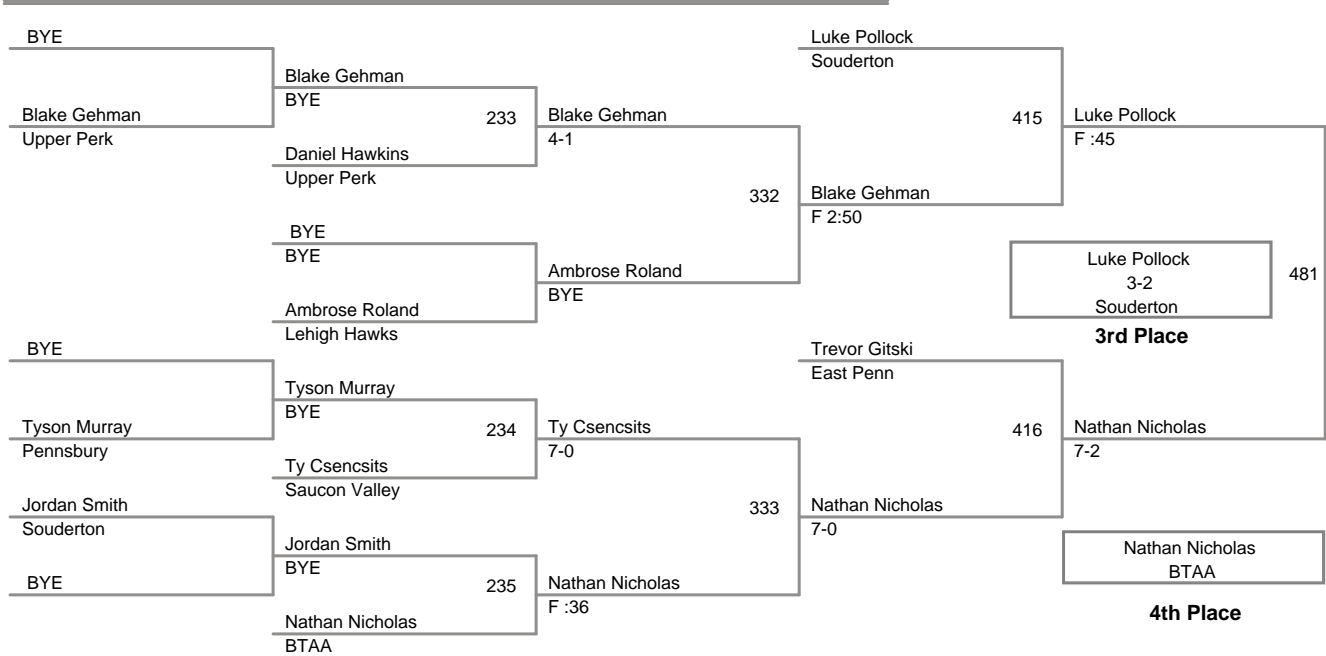

Salisbury Turkey Slam
Midget

85 Lbs