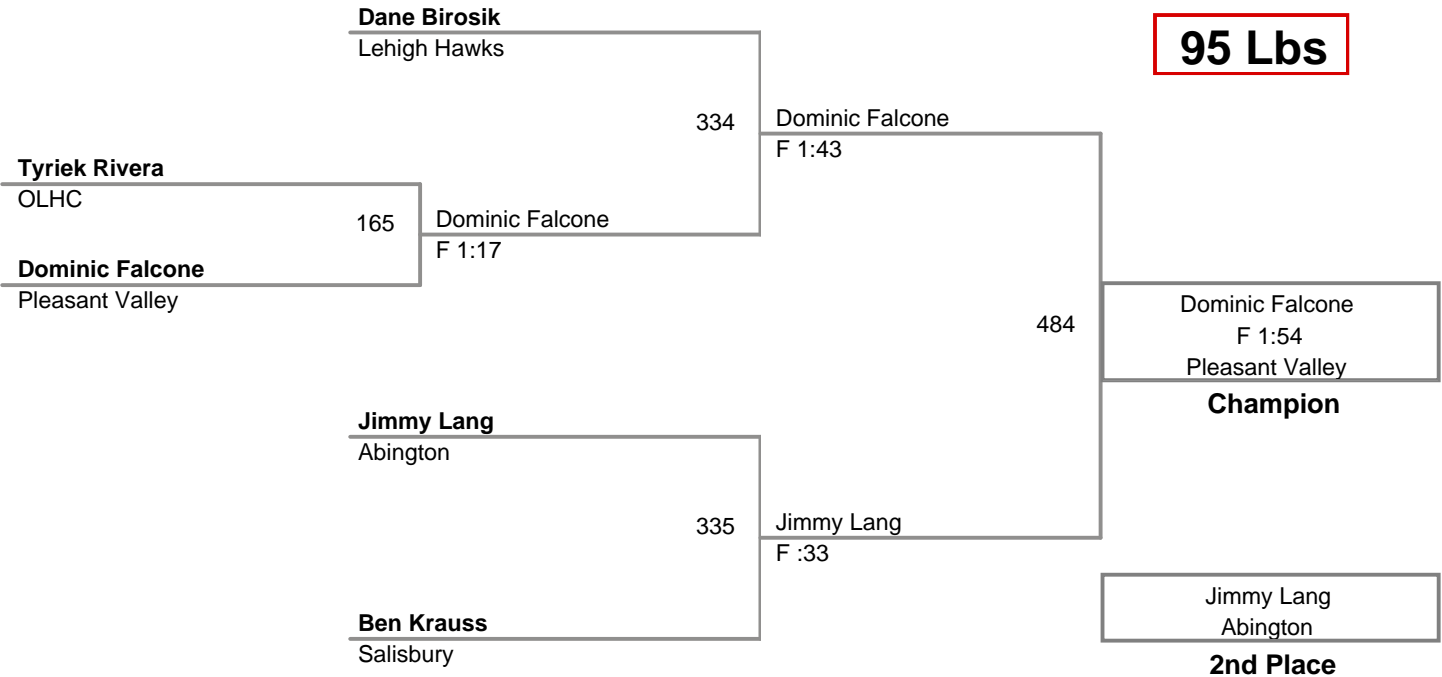

**Salisbury Turkey Slam
Midget**

60B Lbs

**Salisbury Turkey Slam
Midget**

60 Lbs

Salisbury Turkey Slam
Midget

65B Lbs

**Salisbury Turkey Slam
Midget**

65 Lbs

**Salisbury Turkey Slam
Midget**

70B Lbs

Salisbury Turkey Slam
Midget

70 Lbs

Salisbury Turkey Slam
Midget

75 Lbs

Salisbury Turkey Slam
Midget

80 Lbs

Salisbury Turkey Slam
Midget

85 Lbs

**Salisbury Turkey Slam
Midget**

95 Lbs

Salisbury Turkey Slam
Midget

125 Lbs