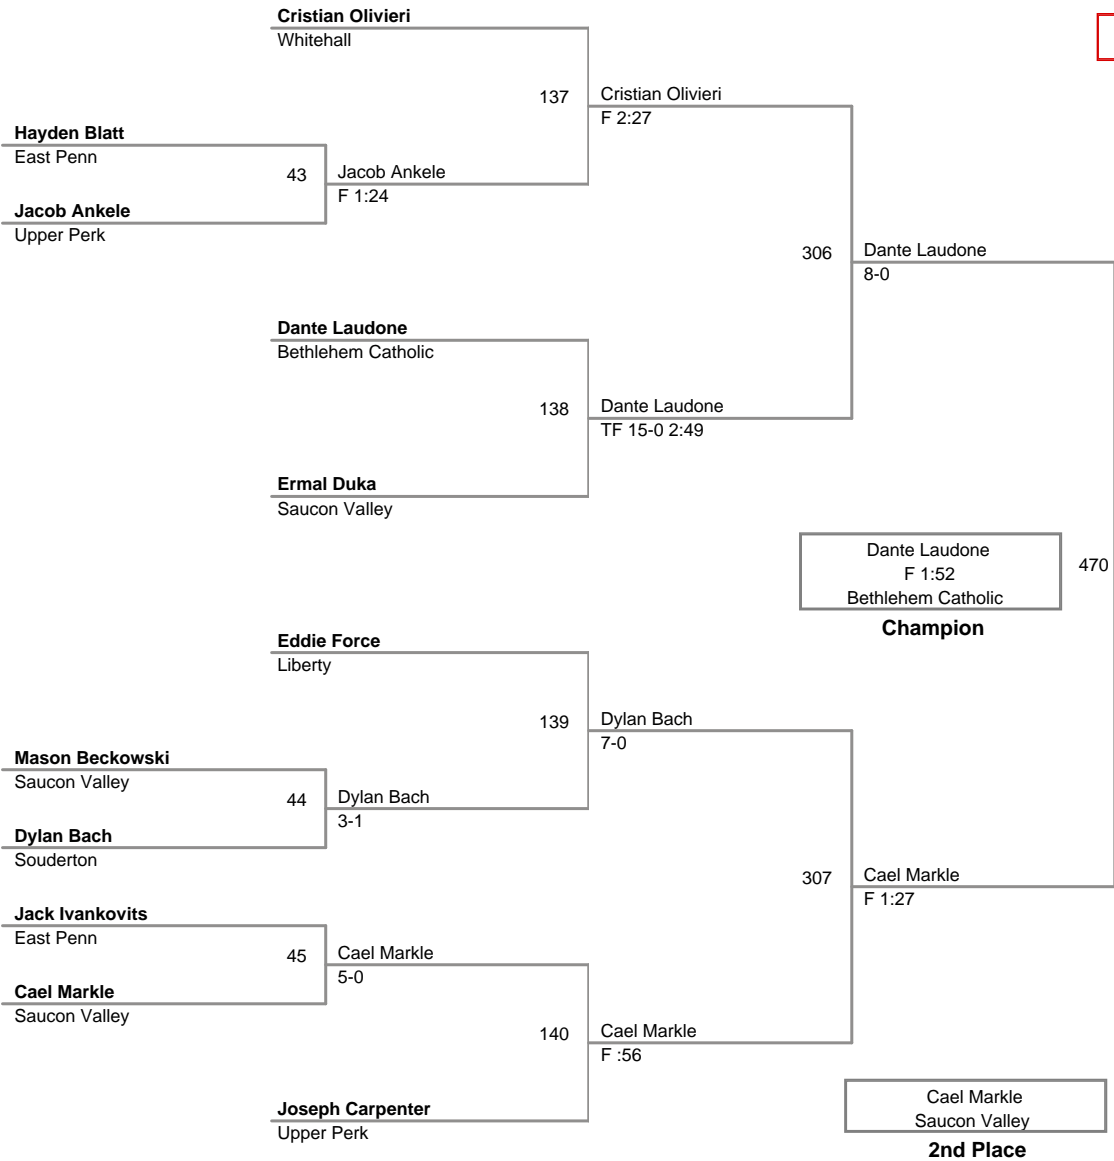

**Salisbury Turkey Slam
Midget**

60B Lbs

**Salisbury Turkey Slam
Midget**

60 Lbs

Salisbury Turkey Slam
Midget

65B Lbs

**Salisbury Turkey Slam
Midget**

65 Lbs

**Salisbury Turkey Slam
Midget**

70B Lbs

Salisbury Turkey Slam
Midget

70 Lbs

Salisbury Turkey Slam
Midget

75 Lbs

Salisbury Turkey Slam
Midget

80 Lbs

Salisbury Turkey Slam
Midget

85 Lbs

**Salisbury Turkey Slam
Midget**

95 Lbs

Salisbury Turkey Slam
Midget

125 Lbs