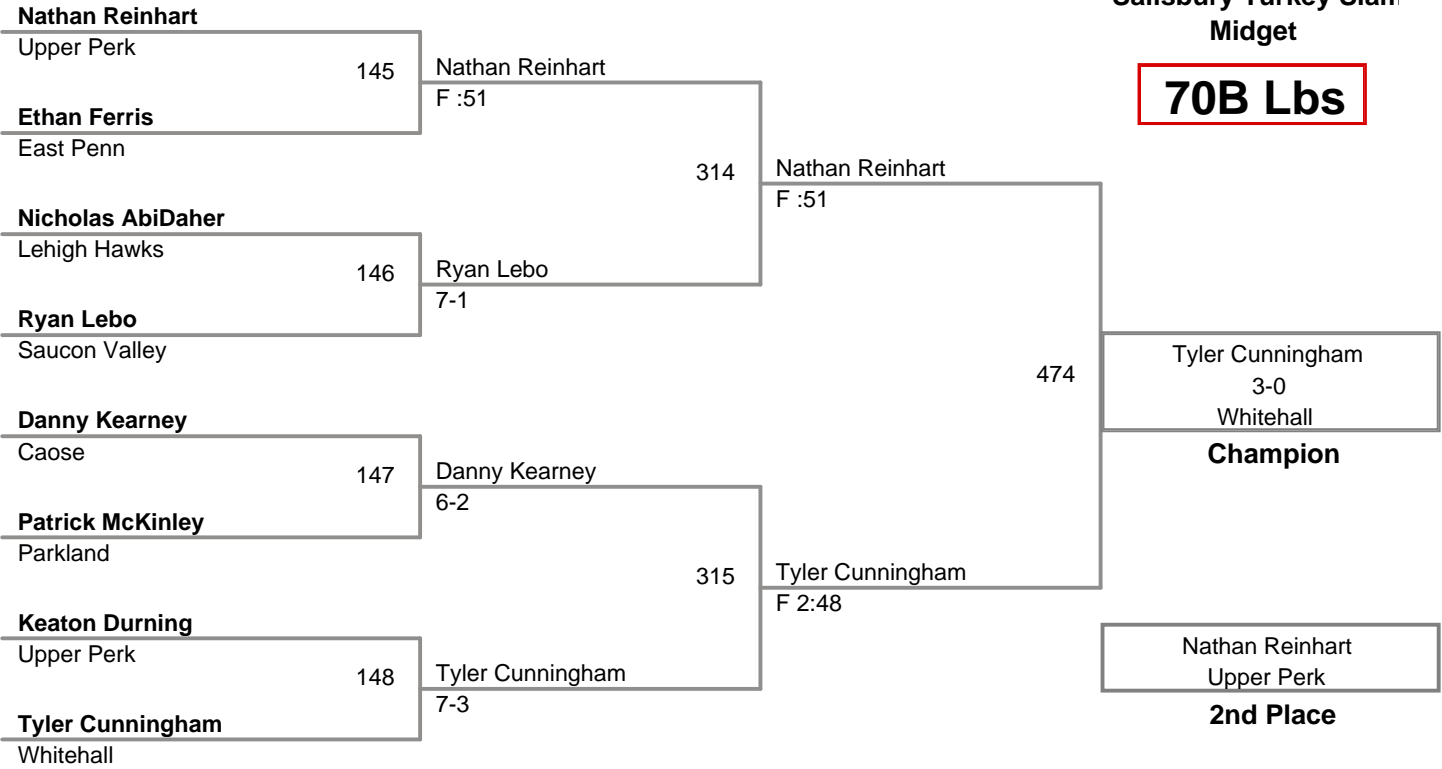

**Salisbury Turkey Slam
Midget**

60B Lbs

**Salisbury Turkey Slam
Midget**

60 Lbs

Salisbury Turkey Slam
Midget

65B Lbs

**Salisbury Turkey Slam
Midget**

65 Lbs

**Salisbury Turkey Slam
Midget**

70B Lbs

Salisbury Turkey Slam
Midget

70 Lbs

Salisbury Turkey Slam
Midget

75 Lbs

Salisbury Turkey Slam
Midget

80 Lbs

Salisbury Turkey Slam
Midget

85 Lbs

**Salisbury Turkey Slam
Midget**

95 Lbs

Salisbury Turkey Slam
Midget

125 Lbs