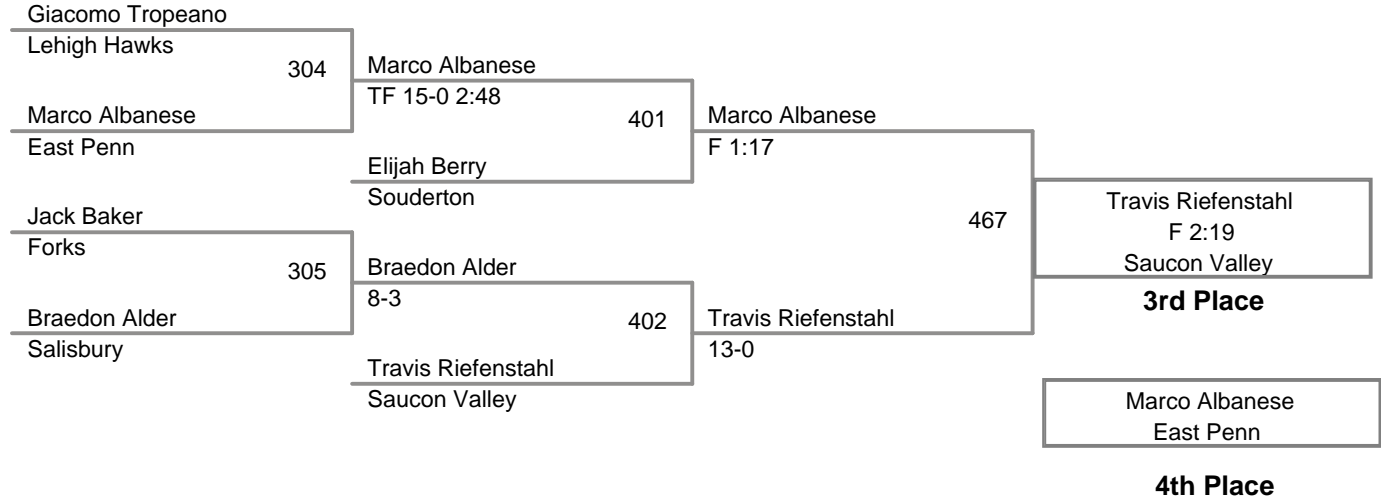

**Salisbury Turkey Slam
Midget**

60B Lbs

**Salisbury Turkey Slam
Midget**

60 Lbs

Salisbury Turkey Slam
Midget

65B Lbs

**Salisbury Turkey Slam
Midget**

65 Lbs

**Salisbury Turkey Slam
Midget**

70B Lbs

Salisbury Turkey Slam
Midget

70 Lbs

Salisbury Turkey Slam
Midget

75 Lbs

Salisbury Turkey Slam
Midget

80 Lbs

Salisbury Turkey Slam
Midget

85 Lbs

**Salisbury Turkey Slam
Midget**

95 Lbs

Salisbury Turkey Slam
Midget

125 Lbs